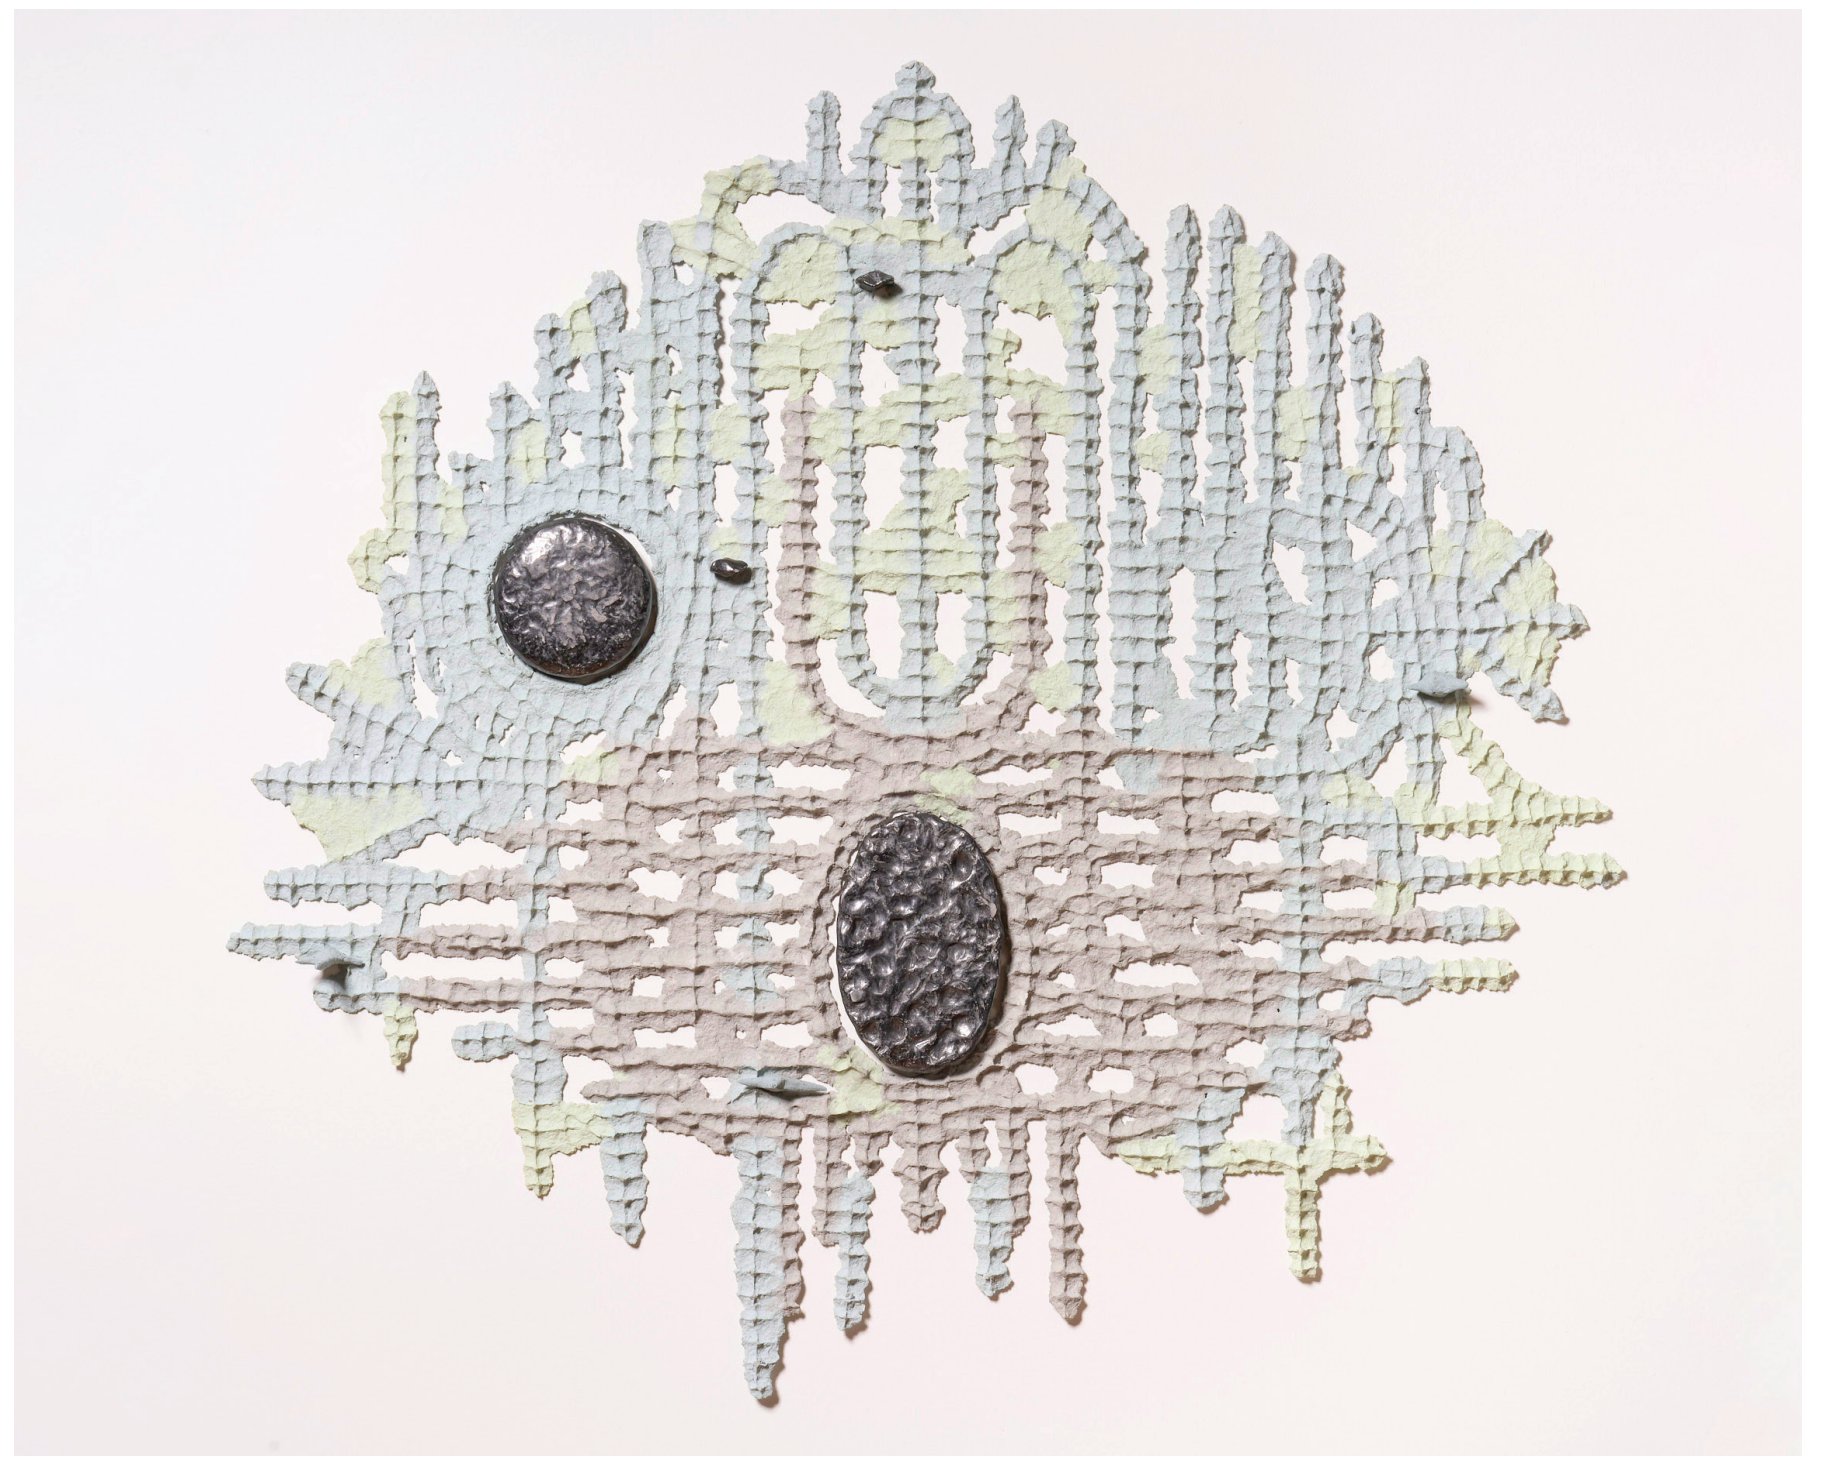

BURNABY ART GALLERY

NEW ACQUISITIONS

October 15, 2021-January 23, 2022

Clockwise from left:

Anne Low, *Paper Eater*, 2019, handmade wallpaper, tissue paper, ribbon and handwoven silk, (wallpaper made in collaboration with Sylvain Saily), 47.7 x 15.2 x 17.8 cm, City of Burnaby Permanent Art Collection

Thea Yabut, *Soft Scaffold*, 2018, Paper pulp, pigment, graphite, glue, plaster, and clay, 86.4 x 89 x 5 cm, City of Burnaby Permanent Art Collection

Nour Bishouty, *Al-Quds Kabeer*, 2017, archival inkjet print on paper, 150 x 100 cm, Edition of 10, City of Burnaby Permanent Art Collection