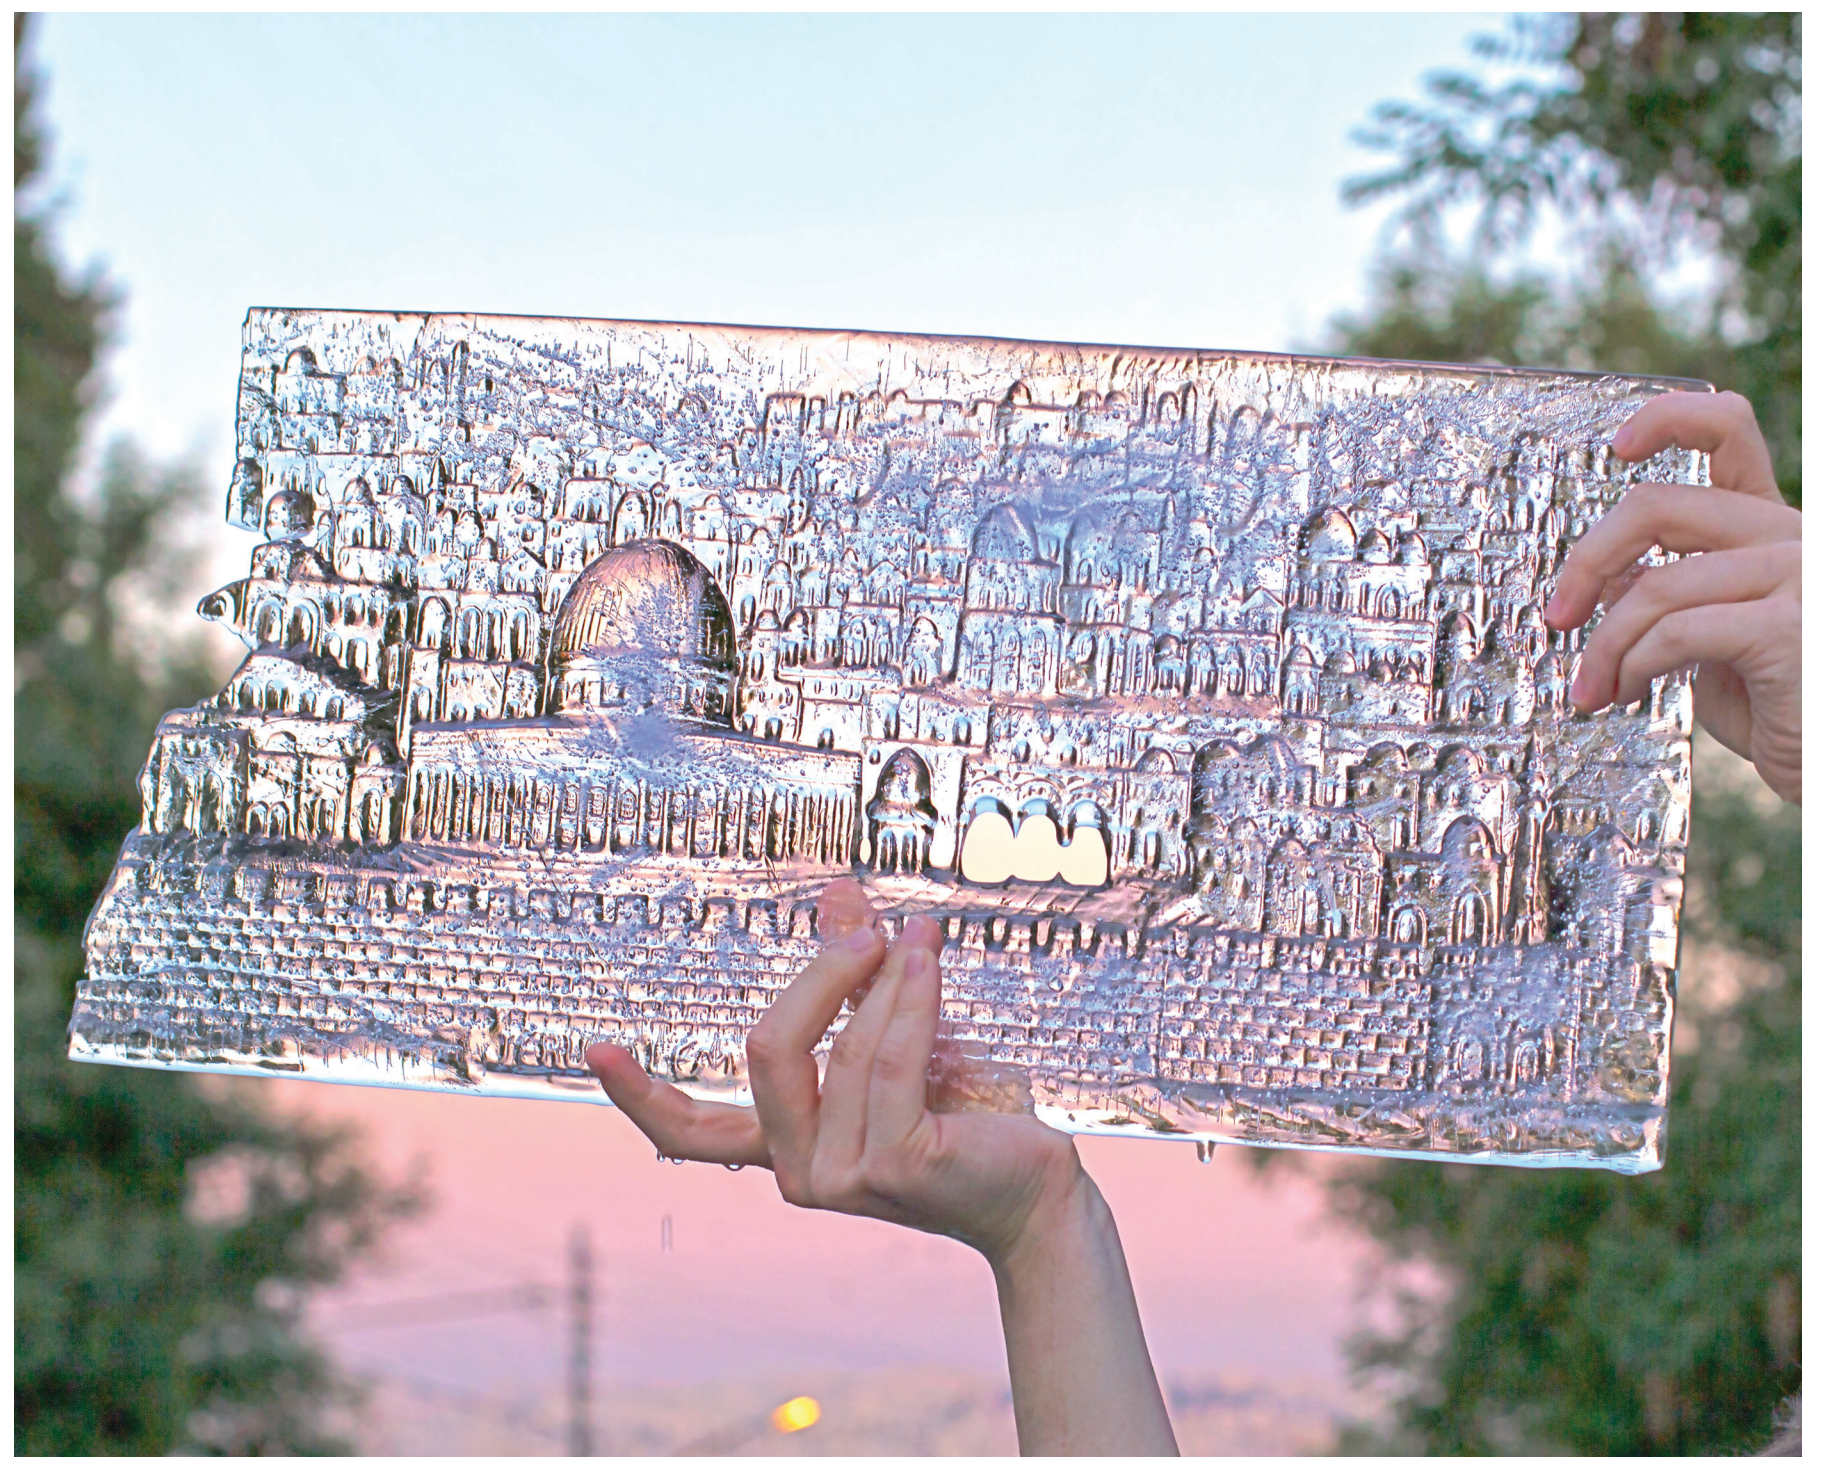

BURNABY ART GALLERY

NEW ACQUISITIONS

October 15, 2021-January 23, 2022

Clockwise from left:

Anne Low, *Paper Eater*, 2019, handmade wallpaper, tissue paper, ribbon and handwoven silk, (wallpaper made in collaboration with Sylvain Saily), 47.7 x 15.2 x 17.8 cm, City of Burnaby Permanent Art Collection

Thea Yabut, *Soft Scaffold*, 2018, Paper pulp, pigment, graphite, glue, plaster, and clay, 86.4 x 89 x 5 cm, City of Burnaby Permanent Art Collection

Nour Bishouty, *Al-Quds Kabeer*, 2017, archival inkjet print on paper, 150 x 100 cm, Edition of 10, City of Burnaby Permanent Art Collection